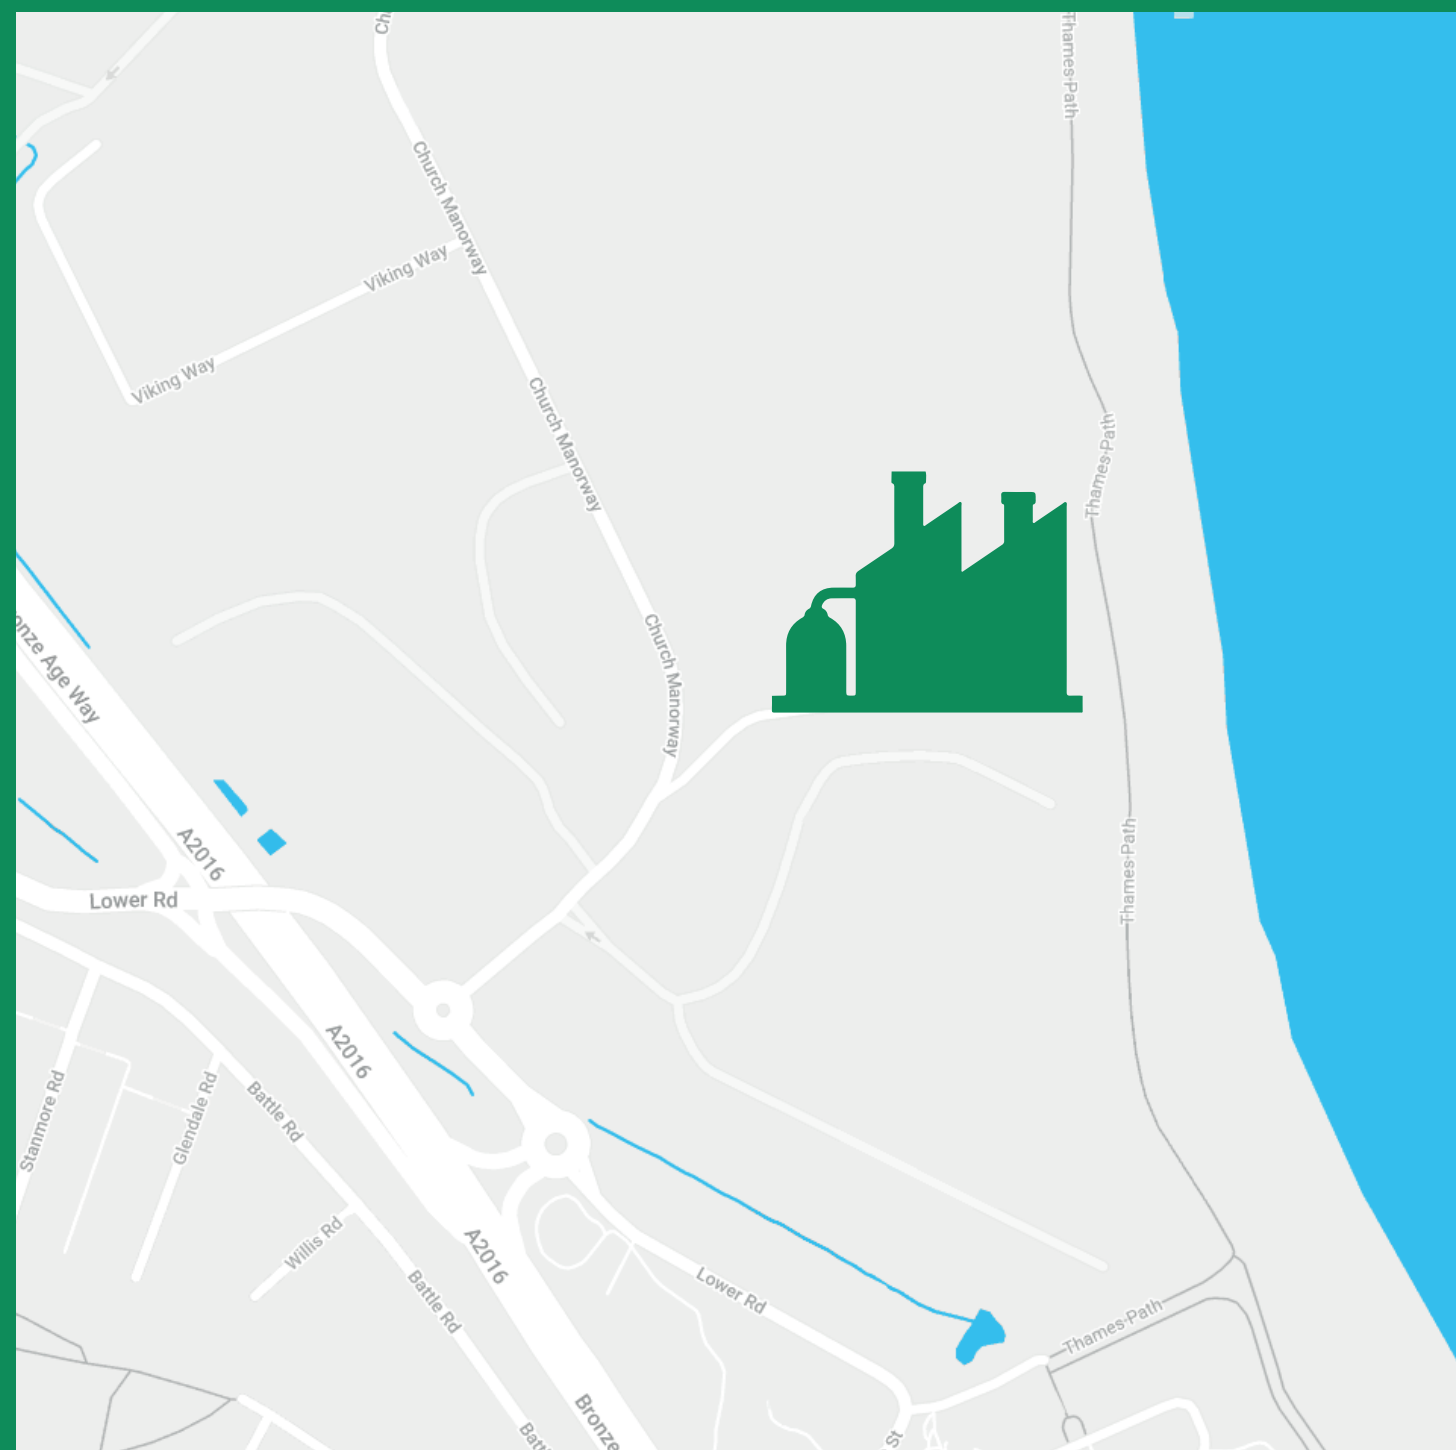

ERITH ASPHALT & WHARF

Church Manorway
Erith
Kent
DA8 1EX

0800 276 1122
www.fmconway.co.uk

Plant is available 24/7 excluding maintenance

Minimum Mix is 2T - Please be aware this varies depending on asphalt material

HRA is available between 06:00 – 06:30
Afternoon collections are subject to availability

Prebooked collections only, please book by phoning 0800 276 1122 or email: aandaorders@fmconway.co.uk

Plant Payment Options - Credit Account, or card payment through the office, please phone 0800 276 1122