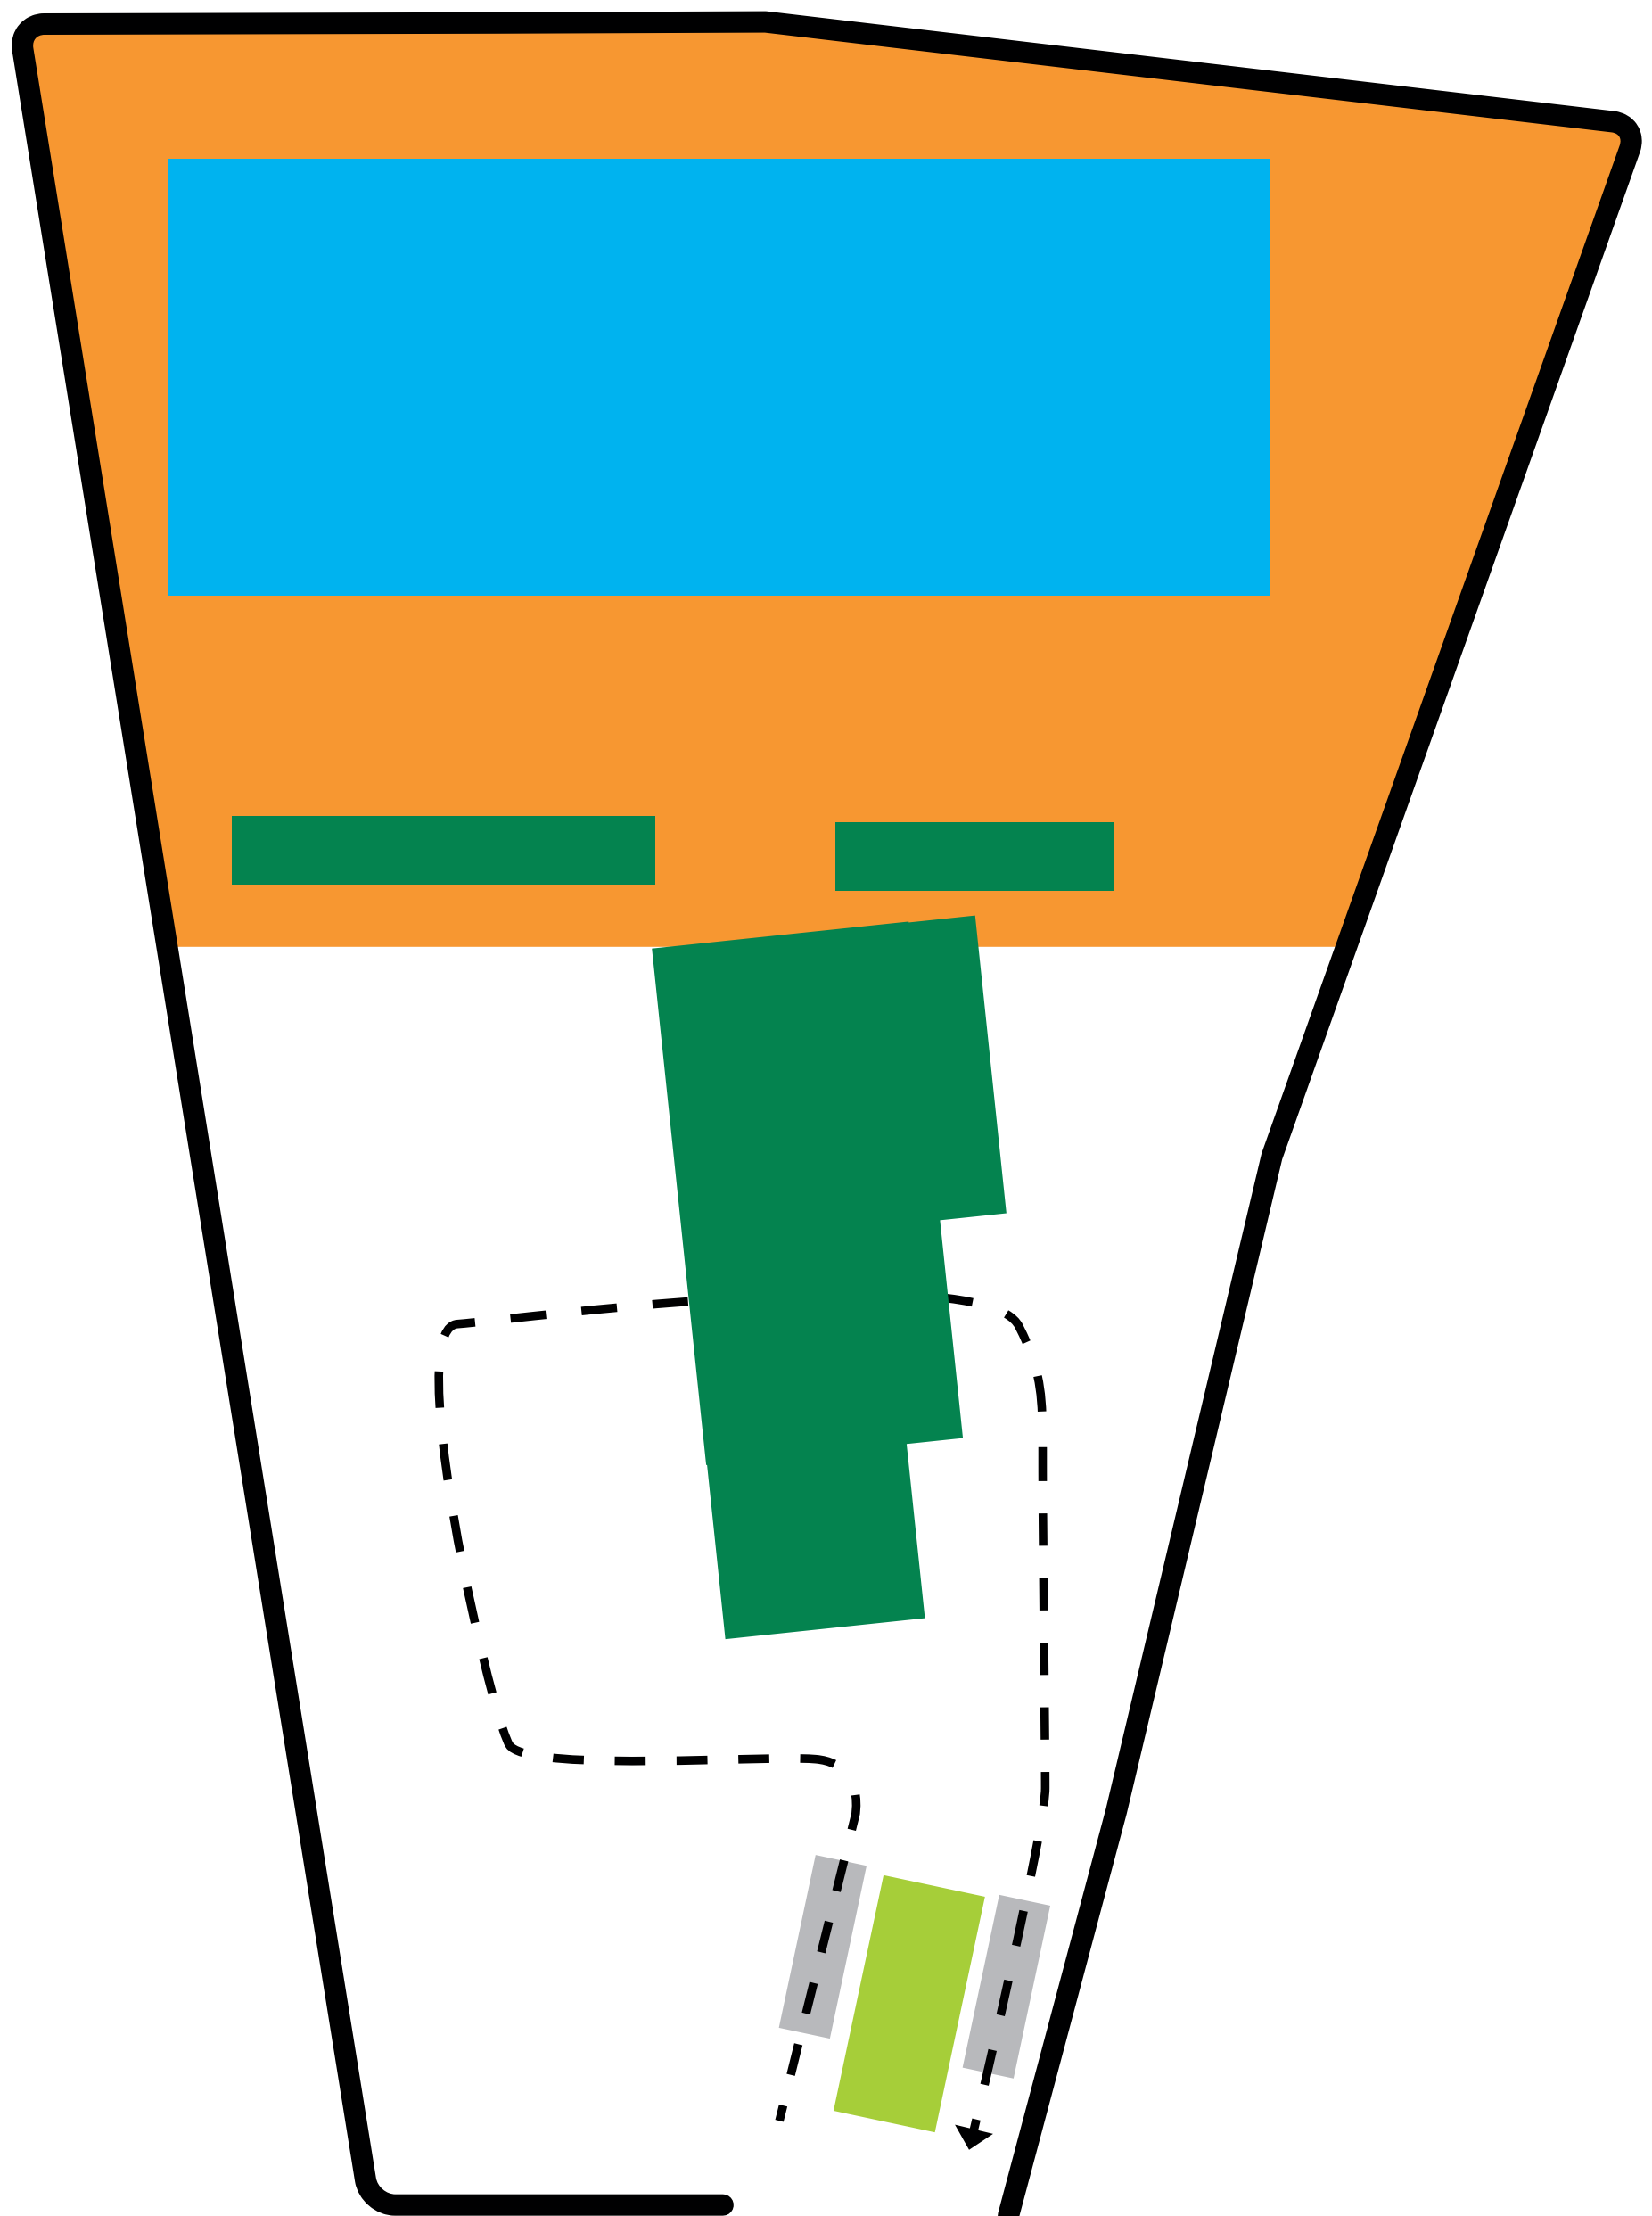

what3words - maps.sample.grants

KEY

- Weighbridge
- Office
- Asphalt Plant
- Material Storage
- Tipping
- Restricted Area

SITE HEALTH & SAFETY RULES

FM Conway is committed to keeping you safe whilst you are on our sites, please help us by ensuring you follow the guidelines below.

Please notify us if it is your first time on site

- Report to the weighbridge upon arrival
- Comply with all instructions given by site staff
- Always use designated pedestrian walkways
- Seat belts must be worn whilst in your vehicle
- Do not use your mobile phone whilst driving on site
- Give way to our mobile plant at all times – do not approach from behind
- Thoroughly check the area around your vehicle before manoeuvring
- Never drive your vehicle with someone standing on the body
- Never walk under the loadout bins – stay in your cab during loading
- Do not allow gas cylinders to come into contact with hot material
- Do not leave the cab of your vehicle unless it is essential to do so and you will exit the vehicle into a safe area